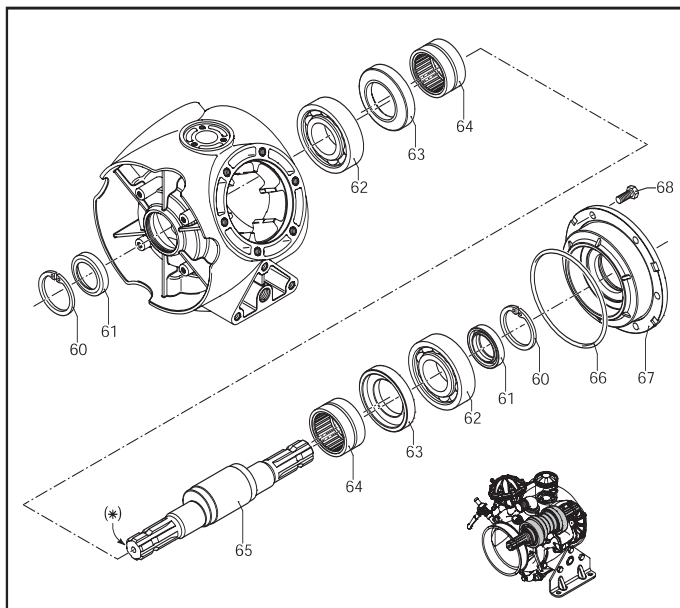

Parts Illustrations for Models 9910-DBS110 and 9910-DBS140

Parts List for Models 9910-DBS110 and 9910-DBS140

REF. NO.	PART NUMBER	DESCRIPTION	QTY. REQ'D
1	9910-2240100	Diaphragm pin	3
2	9910-580090	Retaining washer	3
3	9910-2240080	Diaphragm, Buna	3
4	9910-2240050	Sleeve DBS-110	3
4	9910-2240340	Sleeve DBS-140	3
5	9910-260230	Piston ring DBS-110	3
5	9910-2240360	Piston ring DBS-140	3
6	9910-2240060	Piston DBS-110	3
6	9910-2240350	Piston DBS-140	3
7	9910-260700	Piston pin DBS-110	3
7	9910-540070	Piston pin DBS-140	3
8	9910-160691	Pin ring	6
9	9910-2240090	Connecting rod	3
10	9910-2240110	Nut	3
11	9910-1800060	Black cap DBS-110	1
11	9910-750050	Red cap DBS-140	1
12	9910-1040060	O-Ring	1
14	9910-540290	Bolt	3
15	9910-2240070	Oil sight glass	1
16	9910-2240270	O-Ring	1
17	9910-2240010	Pump body DBS-110	1
17	9910-2240011	Pump body DBS-140	1
18	9910-2240030	Right head	2
19	9910-2240180	Bolt	15
20	9910-2240220	Bolt	3
21	9910-180101	O-Ring	2
22	9910-2240190	Base	2
23	9910-540100	Bolt	6
24	9910-820361	Plug	2
25	9910-2240031	Left head	1
27	9910-180020	Air valve	1
28	9910-650542	Gasket	1
29	9910-680350	Bolt	8
30	9910-2240300	Upper air chamber	1
31	9910-550190	Diaphragm, Buna	1
33	9910-2240310	Lower air chamber	1
34	9910-380240	Nut	8
35	9910-720030	O-Ring	1
36	9910-2240210	Elbow 1-1/2"	1
37	9910-2240200	Ring nut	1
38	9910-390210	O-Ring	1
39	9910-680070	O-Ring	6
40	9910-759051	Complete valve	6
41	9910-130491	Right valve	1
42	9910-110130	Hose barb 1/2"	2
43	9910-2240260	Valve elbow	2
44	2406-0023	Plug	2
45	9910-650330	Bolt	6

REF. NO.	PART NUMBER	DESCRIPTION	QTY. REQ'D
46	9910-880581	Cap, brass	1
47	9910-820510	O-Ring	1
48	9910-2240040	Manifold	1
49	9910-850250	Bolt	4
50	9910-390311	Washer	4
51	9910-1500470	Shield	1
52	9910-851650	Outlet elbow	1
53	9910-130492	Left valve	1
54	9910-881461	Threaded adapter	1
60	9910-2240160	Snap ring	2
61	9910-2240150	Seal ring	2
62	9910-2240430	Bearing	2
63	9910-2240121	Con rod ring	2
64	9910-850320	Roller bearing	2
65	9910-2240173	Crankshaft	1
66	9910-2240290	O-ring	1
67	9910-2240020	Flange	1
68	9910-160670	Bolt	6

**9910-KIT2444
Diaphragm Kit**

REF. NO.	QTY.
3	3

**9910-KIT2445
Valve Kit**

REF. NO.	QTY.
39	6
40	6

**9910-KIT2446
O-Ring Kit**

REF. NO.	QTY.
12	1
16	1
21	2
35	1
38	1
39	6
47	1
66	1

REF. NO.	DESCRIPTION	Tightening Torque	
		In Lbs.	Nm
1	Dia. Pin	262.5	29.4
10	Nut	262.5	29.4
14	Bolt	87.5	9.8
19	Bolt	435.5	49.0
20	Bolt	435.5	49.0
23	Bolt	435.5	49.0
24	Plug	171.4	19.6
27	Air valve	34.5	3.9
29	Bolt	171.4	19.6
44	Plug	171.4	19.6
45	Bolt	350.0	39.2
46	Brass cap	171.4	19.6
49	Bolt	87.5	9.8
68	Bolt	350.0	39.2