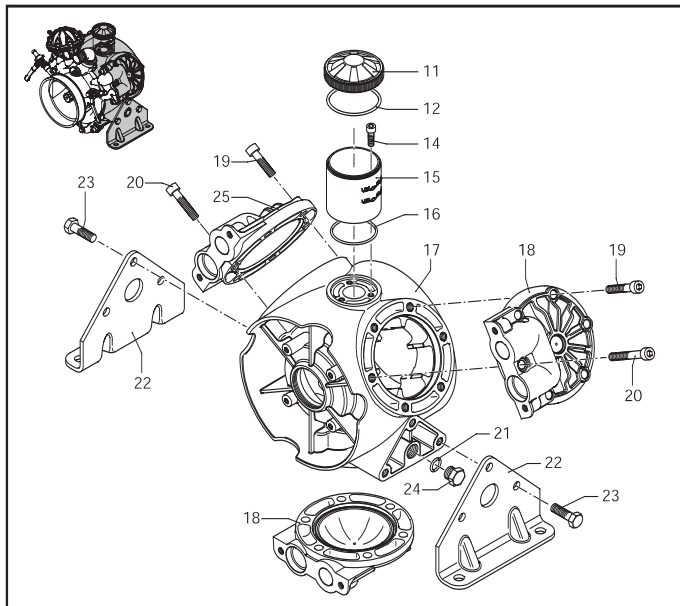

Parts Illustrations for Models 9910-DBS110 and 9910-DBS140

Parts List for Models 9910-DBS110 and 9910-DBS140

REF. NO.	PART NUMBER	DESCRIPTION	QTY. REQ'D
1	9910-2240100	Diaphragm pin	3
2	9910-580090	Retaining washer	3
3	9910-2240080	Diaphragm, Buna	3
4	9910-2240050	Sleeve DBS-110	3
4	9910-2240340	Sleeve DBS-140	3
5	9910-260230	Piston ring DBS-110	3
5	9910-2240360	Piston ring DBS-140	3
6	9910-2240060	Piston DBS-110	3
6	9910-2240350	Piston DBS-140	3
7	9910-260700	Piston pin DBS-110	3
7	9910-540070	Piston pin DBS-140	3
8	9910-160691	Pin ring	6
9	9910-2240090	Connecting rod	3
10	9910-2240110	Nut	3
11	9910-1800060	Black cap DBS-110	1
11	9910-750050	Red cap DBS-140	1
12	9910-1040060	O-Ring	1
14	9910-540290	Bolt	3
15	9910-2240070	Oil sight glass	1
16	9910-2240270	O-Ring	1
17	9910-2240010	Pump body DBS-110	1
17	9910-2240011	Pump body DBS-140	1
18	9910-2240030	Right head	2
19	9910-2240180	Bolt	15
20	9910-2240220	Bolt	3
21	9910-180101	O-Ring	2
22	9910-2240190	Base	2
23	9910-540100	Bolt	6
24	9910-820361	Plug	2
25	9910-2240031	Left head	1
27	9910-180020	Air valve	1
28	9910-650542	Gasket	1
29	9910-680350	Bolt	8
30	9910-2240300	Upper air chamber	1
31	9910-550190	Diaphragm, Buna	1
33	9910-2240310	Lower air chamber	1
34	9910-380240	Nut	8
35	9910-720030	O-Ring	1
36	9910-2240210	Elbow 1-1/2"	1
37	9910-2240200	Ring nut	1
38	9910-390210	O-Ring	1
39	9910-680070	O-Ring	6
40	9910-759051	Complete valve	6
41	9910-130491	Right valve	1
42	9910-110130	Hose barb 1/2"	2
43	9910-2240260	Valve elbow	2
44	2406-0023	Plug	2
45	9910-650330	Bolt	6

REF. NO.	PART NUMBER	DESCRIPTION	QTY. REQ'D
46	9910-880581	Cap, brass	1
47	9910-820510	O-Ring	1
48	9910-2240040	Manifold	1
49	9910-850250	Bolt	4
50	9910-390311	Washer	4
51	9910-1500470	Shield	1
52	9910-851650	Outlet elbow	1
53	9910-130492	Left valve	1
54	9910-881461	Threaded adapter	1
60	9910-2240160	Snap ring	2
61	9910-2240150	Seal ring	2
62	9910-2240430	Bearing	2
63	9910-2240121	Con rod ring	2
64	9910-850320	Roller bearing	2
65	9910-2240173	Crankshaft	1
66	9910-2240290	O-ring	1
67	9910-2240020	Flange	1
68	9910-160670	Bolt	6

**9910-KIT2444
Diaphragm Kit**

REF. NO.	QTY.
3	3

**9910-KIT2445
Valve Kit**

REF. NO.	QTY.
39	6
40	6

**9910-KIT2446
O-Ring Kit**

REF. NO.	QTY.
12	1
16	1
21	2
35	1
38	1
39	6
47	1
66	1

REF. NO.	DESCRIPTION	Tightening Torque	
		In Lbs.	Nm
1	Dia. Pin	262.5	29.4
10	Nut	262.5	29.4
14	Bolt	87.5	9.8
19	Bolt	435.5	49.0
20	Bolt	435.5	49.0
23	Bolt	435.5	49.0
24	Plug	171.4	19.6
27	Air valve	34.5	3.9
29	Bolt	171.4	19.6
44	Plug	171.4	19.6
45	Bolt	350.0	39.2
46	Brass cap	171.4	19.6
49	Bolt	87.5	9.8
68	Bolt	350.0	39.2