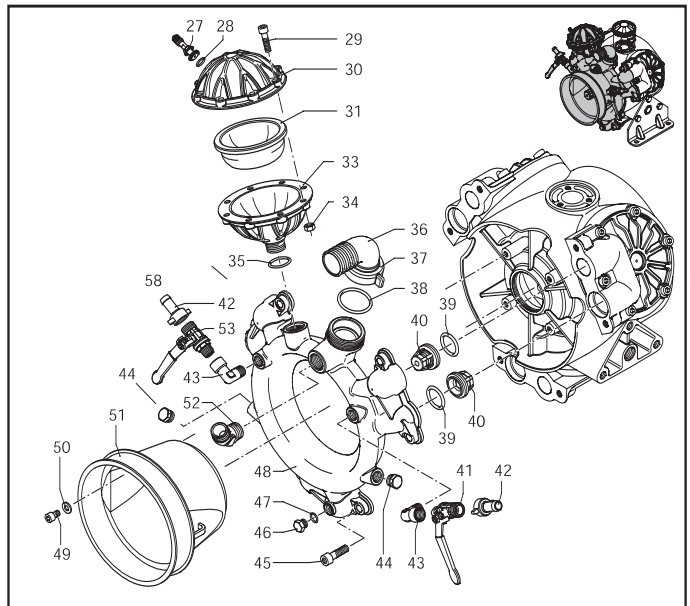

Parts Illustrations for Models 9910-DBS110 and 9910-DBS140

Parts List for Models 9910-DBS110 and 9910-DBS140

REF. NO.	PART NUMBER	DESCRIPTION	QTY. REQ'D
1	9910-2240100	Diaphragm pin	3
2	9910-580090	Retaining washer	3
3	9910-2240080	Diaphragm, Buna	3
4	9910-2240050	Sleeve DBS-110	3
4	9910-2240340	Sleeve DBS-140	3
5	9910-260230	Piston ring DBS-110	3
5	9910-2240360	Piston ring DBS-140	3
6	9910-2240060	Piston DBS-110	3
6	9910-2240350	Piston DBS-140	3
7	9910-260700	Piston pin DBS-110	3
7	9910-540070	Piston pin DBS-140	3
8	9910-160691	Pin ring	6
9	9910-2240090	Connecting rod	3
10	9910-2240110	Nut	3
11	9910-1800060	Black cap DBS-110	1
11	9910-750050	Red cap DBS-140	1
12	9910-1040060	O-Ring	1
14	9910-540290	Bolt	3
15	9910-2240070	Oil sight glass	1
16	9910-2240270	O-Ring	1
17	9910-2240010	Pump body DBS-110	1
17	9910-2240011	Pump body DBS-140	1
18	9910-2240030	Right head	2
19	9910-2240180	Bolt	15
20	9910-2240220	Bolt	3
21	9910-180101	O-Ring	2
22	9910-2240190	Base	2
23	9910-540100	Bolt	6
24	9910-820361	Plug	2
25	9910-2240031	Left head	1
27	9910-180020	Air valve	1
28	9910-650542	Gasket	1
29	9910-680350	Bolt	8
30	9910-2240300	Upper air chamber	1
31	9910-550190	Diaphragm, Buna	1
33	9910-2240310	Lower air chamber	1
34	9910-380240	Nut	8
35	9910-720030	O-Ring	1
36	9910-2240210	Elbow 1-1/2"	1
37	9910-2240200	Ring nut	1
38	9910-390210	O-Ring	1
39	9910-680070	O-Ring	6
40	9910-759051	Complete valve	6
41	9910-130491	Right valve	1
42	9910-110130	Hose barb 1/2"	2
43	9910-2240260	Valve elbow	2
44	2406-0023	Plug	2
45	9910-650330	Bolt	6

REF. NO.	PART NUMBER	DESCRIPTION	QTY. REQ'D
46	9910-880581	Cap, brass	1
47	9910-820510	O-Ring	1
48	9910-2240040	Manifold	1
49	9910-850250	Bolt	4
50	9910-390311	Washer	4
51	9910-1500470	Shield	1
52	9910-851650	Outlet elbow	1
53	9910-130492	Left valve	1
54	9910-881461	Threaded adapter	1
60	9910-2240160	Snap ring	2
61	9910-2240150	Seal ring	2
62	9910-2240430	Bearing	2
63	9910-2240121	Con rod ring	2
64	9910-850320	Roller bearing	2
65	9910-2240173	Crankshaft	1
66	9910-2240290	O-ring	1
67	9910-2240020	Flange	1
68	9910-160670	Bolt	6

**9910-KIT2444
Diaphragm Kit**

REF. NO.	QTY.
3	3

**9910-KIT2445
Valve Kit**

REF. NO.	QTY.
39	6
40	6

**9910-KIT2446
O-Ring Kit**

REF. NO.	QTY.
12	1
16	1
21	2
35	1
38	1
39	6
47	1
66	1

REF. NO.	DESCRIPTION	Tightening Torque	
		In Lbs.	Nm
1	Dia. Pin	262.5	29.4
10	Nut	262.5	29.4
14	Bolt	87.5	9.8
19	Bolt	435.5	49.0
20	Bolt	435.5	49.0
23	Bolt	435.5	49.0
24	Plug	171.4	19.6
27	Air valve	34.5	3.9
29	Bolt	171.4	19.6
44	Plug	171.4	19.6
45	Bolt	350.0	39.2
46	Brass cap	171.4	19.6
49	Bolt	87.5	9.8
68	Bolt	350.0	39.2