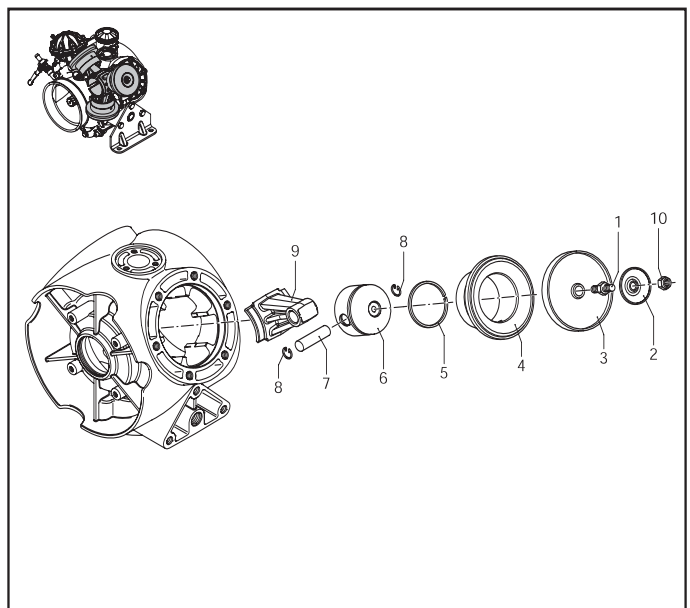

Parts Illustrations for Models 9910-DBS110 and 9910-DBS140

Parts List for Models 9910-DBS110 and 9910-DBS140

REF. NO.	PART NUMBER	DESCRIPTION	QTY. REQ'D
1	9910-2240100	Diaphragm pin	3
2	9910-580090	Retaining washer	3
3	9910-2240080	Diaphragm, Buna	3
4	9910-2240050	Sleeve DBS-110	3
4	9910-2240340	Sleeve DBS-140	3
5	9910-260230	Piston ring DBS-110	3
5	9910-2240360	Piston ring DBS-140	3
6	9910-2240060	Piston DBS-110	3
6	9910-2240350	Piston DBS-140	3
7	9910-260700	Piston pin DBS-110	3
7	9910-540070	Piston pin DBS-140	3
8	9910-160691	Pin ring	6
9	9910-2240090	Connecting rod	3
10	9910-2240110	Nut	3
11	9910-1800060	Black cap DBS-110	1
11	9910-750050	Red cap DBS-140	1
12	9910-1040060	O-Ring	1
14	9910-540290	Bolt	3
15	9910-2240070	Oil sight glass	1
16	9910-2240270	O-Ring	1
17	9910-2240010	Pump body DBS-110	1
17	9910-2240011	Pump body DBS-140	1
18	9910-2240030	Right head	2
19	9910-2240180	Bolt	15
20	9910-2240220	Bolt	3
21	9910-180101	O-Ring	2
22	9910-2240190	Base	2
23	9910-540100	Bolt	6
24	9910-820361	Plug	2
25	9910-2240031	Left head	1
27	9910-180020	Air valve	1
28	9910-650542	Gasket	1
29	9910-680350	Bolt	8
30	9910-2240300	Upper air chamber	1
31	9910-550190	Diaphragm, Buna	1
33	9910-2240310	Lower air chamber	1
34	9910-380240	Nut	8
35	9910-720030	O-Ring	1
36	9910-2240210	Elbow 1-1/2"	1
37	9910-2240200	Ring nut	1
38	9910-390210	O-Ring	1
39	9910-680070	O-Ring	6
40	9910-759051	Complete valve	6
41	9910-130491	Right valve	1
42	9910-110130	Hose barb 1/2"	2
43	9910-2240260	Valve elbow	2
44	2406-0023	Plug	2
45	9910-650330	Bolt	6